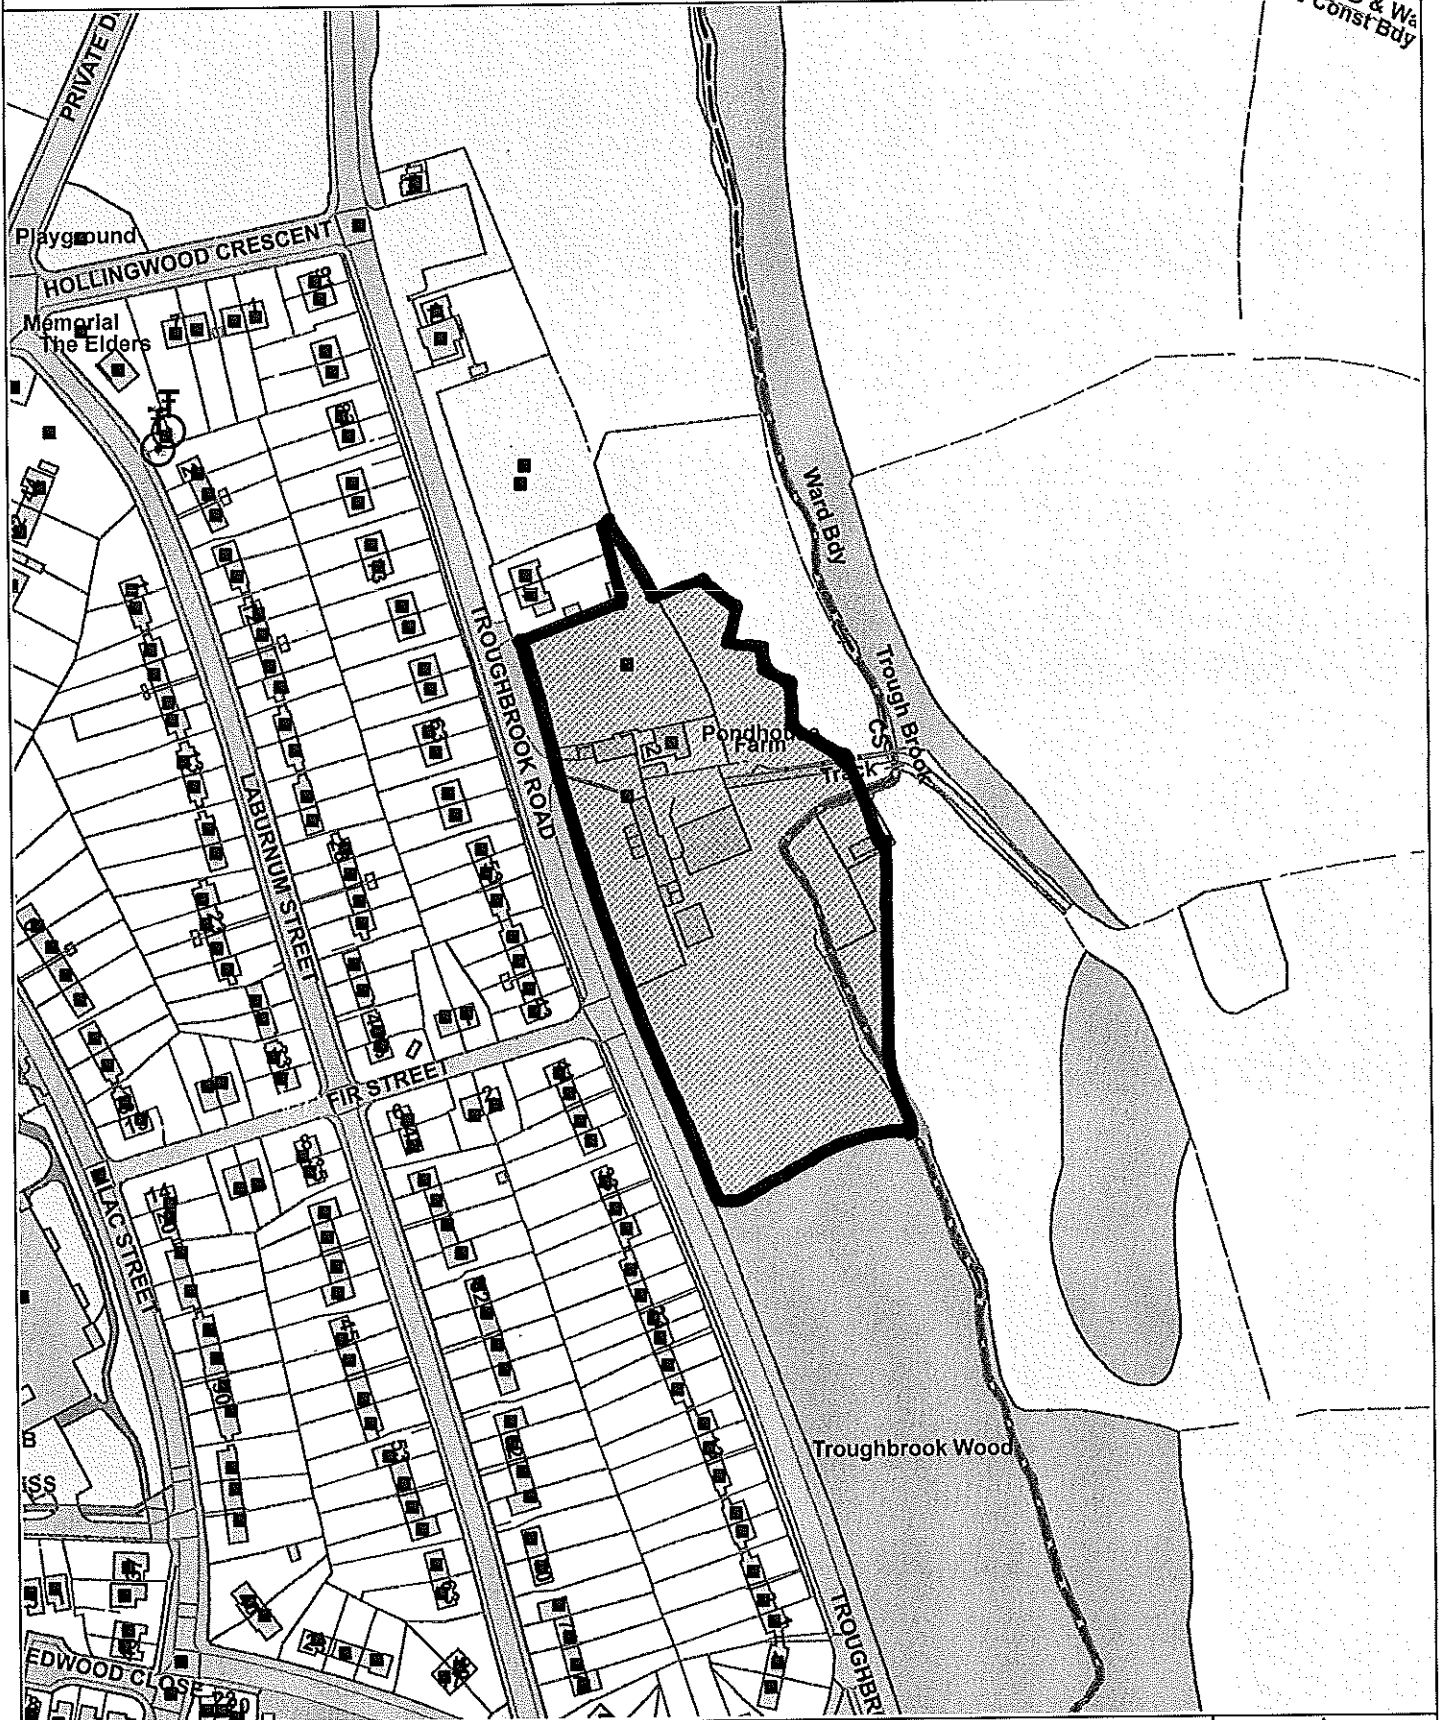

PLAN - CHE/17/00390/OUT - Pondhouse Farm, Troughbrook Road

CHESTERFIELD
BOROUGH COUNCIL

Reproduced from the Ordnance Survey map with the permission of the Controller of Her Majesty's Stationery Office © Crown Copyright 2012.
Unauthorised reproduction infringes Crown Copyright and may lead to prosecution or civil proceedings.
Chesterfield Borough Council Licence No. 100018505 (2017)

Scale 1:2145